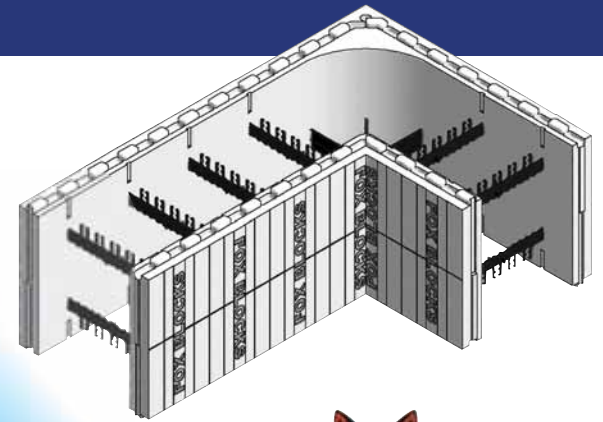

FOX BLOCKS
Be Clever... Build Green

**Insulated
Concrete Forms**
The latest in ICF technology
and design. Manufactured to
lower labor and accessory costs.
**In Stock & Ready
For Delivery**

**A POLE BARN, GARAGE OR SHED WILL BRING ORDER & VALUE
TO YOUR PROPERTY. CUSTOMIZED TO SUIT YOUR NEEDS.**

**Truss Packages
Available**

\$5400

24' x 24' 2-Bay Pole Barn Package
With painted steel roof and siding, 2 windows and
1 entry door. Overhead doors and concrete sold separately.

\$5550

24' x 24' 2-Bay Garage Package
With vinyl siding, shingle roof, 2 windows and 1 entry
door. Overhead doors and concrete sold separately.