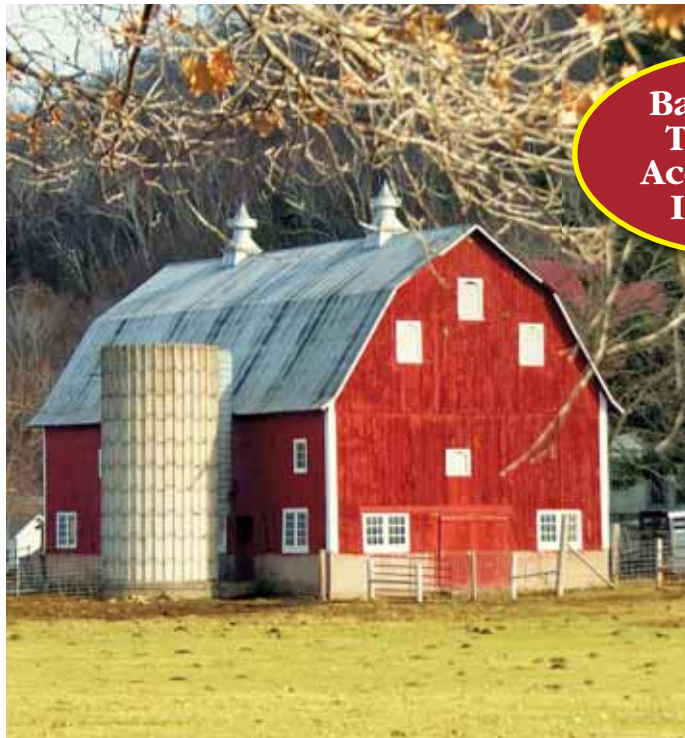

**Barn Door
Tracks &
Accessories
In Stock**